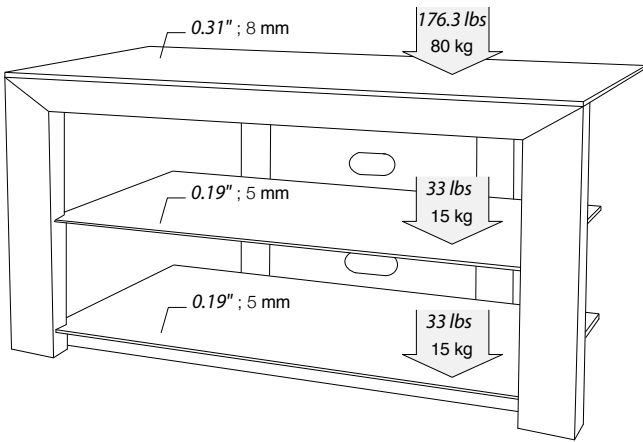

version will easily carry your plasma or LCD TV (up to 176.3 lbs; 80 kg), your entire home theater equipment and your central speaker.

Specifications

Structure: Structure MDF and steel.
Glossy black finish.
Black lacquered tempered glass.
Wire path.

Maximum load: Top shelf can hold up to 176.3 lbs; 80 kg
Internal shelves can hold up to 33 lbs; 15 kg

Dimensions: Overall dimensions: W42.9" x D20.1" x H21.6"
W1090 x D512 x H550 mm
Internal shelves: W37.2" x D18.1"
W946 x D460 mm
Superior shelf: W42.9" x D20.1"
W1090 x D512 mm
Height between shelves: a: 8.2"; 210 mm
b: 8.2"; 210 mm

Packaging: Delivered in flat box.
Accessories: Screws kit, mounting instructions, mounting tools.

Brown packaging.
Packaging size: W46.4" x D26.4" x H5.1"
W1180 x D670 x H130 mm
Gross weight: 100.5 lbs; 45,6 kg
Net weight: 89.1 lbs; 40,4 kg
Number of labels: 1 front and 1 back.