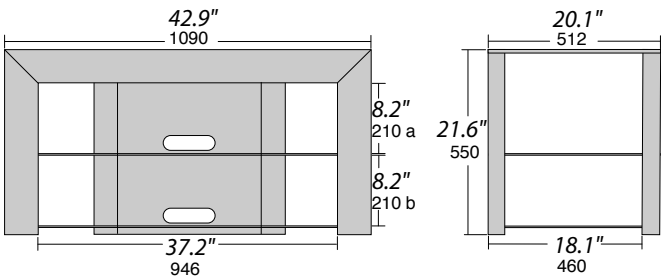

version will easily carry your plasma or LCD TV (up to 176.3 lbs; 80 kg), your entire home theater equipment and your central speaker.

Specifications

Structure: Structure MDF and steel.
Glossy black finish.
Black lacquered tempered glass.
Wire path.

Maximum load: Top shelf can hold up to 176.3 lbs; 80 kg
Internal shelves can hold up to 33 lbs; 15 kg

Dimensions: Overall dimensions: W42.9" x D20.1" x H21.6"
W1090 x D512 x H550 mm
Internal shelves: W37.2" x D18.1"
W946 x D460 mm
Superior shelf: W42.9" x D20.1"
W1090 x D512 mm
Height between shelves: a: 8.2"; 210 mm
b: 8.2"; 210 mm

Packaging: Delivered in flat box.
Accessories: Screws kit, mounting instructions, mounting tools.

Brown packaging.
Packaging size: W46.4" x D26.4" x H5.1"
W1180 x D670 x H130 mm
Gross weight: 100.5 lbs; 45,6 kg
Net weight: 89.1 lbs; 40,4 kg
Number of labels: 1 front and 1 back.